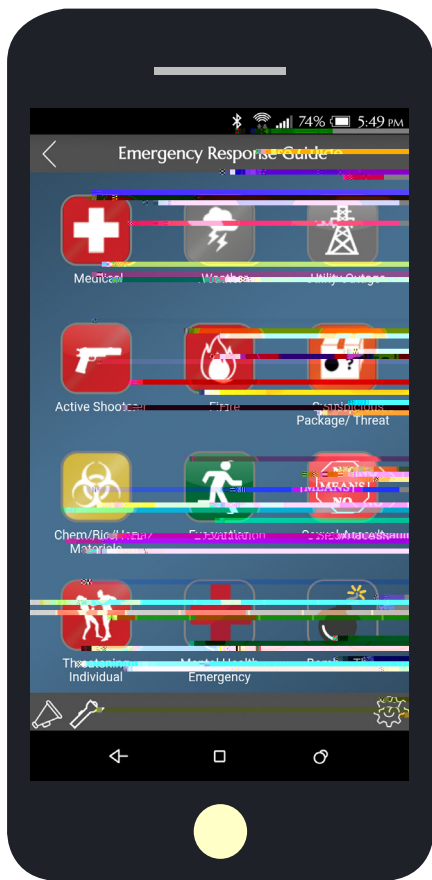

Install Crisis Manager on your phone to access our

To Install the School Dude Crisis Manager App on Your Smartphone

- Access the app store on your smartphone.
- Search for **SchoolDude Crisis Manager**.
- Install the app to your device.
- Or, if you have a QR code reader on your smartphone, scan the codes below to locate the app in the store and then install it.

iTunes App Store for Apple devices Google Play for Android devices

Accessing Your Plan

- Tap on the Crisis Manager app to open it and tap "Continue" without logging in.
- Search for **Suffolk County Community College** in the list, and tap on it.
- Tap on **Emergency Resource Guide**.
- The plan will then download and appear on your Crisis Manager home page.
- Tap on the plan to view it.